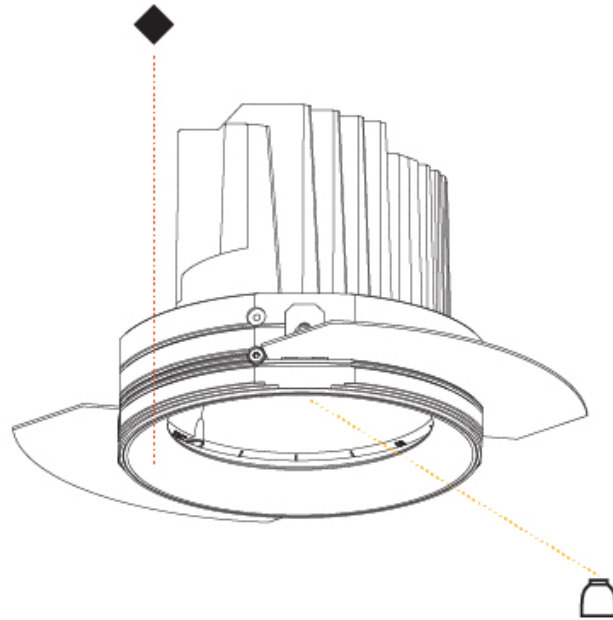

#### PHYSICAL

Shape: Round
Diameter (mm): 125
Diameter (in): 4 <sup>15</sup> / <sub>16</sub>
Height (mm): 136
Height (in): 5 <sup>3</sup> / <sub>8</sub>
Ceiling Thickness (mm): 10 / 12.5 / 15 / 25
Ceiling Thickness (in): 3/8 or 1/2 or 9/16 or 1
Min. Recessing Depth (mm): 150
Min. Recessing Depth (in): 5 <sup>7</sup> / <sub>8</sub>
Light Distribution: Adjustable / Downlight
Fixture Finish: SSR / BKV / CWI / CRY / HAB / LAG / UFT / ITA / RUA / RUR / MIC / FTG / MYG / TWT / LOD / PUS / FRO / FUP / KIA / POP / BLS / SPG / MEY / GOH / GUM / CHC / COM / ABZ / JAG / OBR / MOS / ROR
Fixture Material: Aluminum Die Cast

## BIONIQ ROUND SEMI ADJUSTABLE TRIMLESS

A35206-

PROJECT \_\_\_\_\_

TYPE \_\_\_\_\_

SPECIFIER \_\_\_\_\_

QUANTITY \_\_\_\_\_

DATE \_\_\_\_\_

A